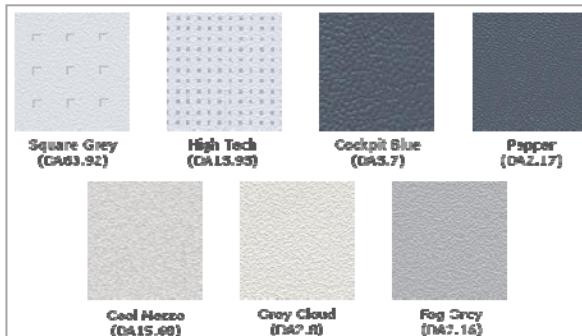

The product is available in heat activated or pressure sensitive adhesive to provide the customers with the ultimate flexibility managing the repair or 3 dimensional forming needs.

Interturbine Logistik stocks the most common **Airbus** Cool colours: Fog Grey, Grey Cloud, Cockpit Blue, Pepperdust, Cool Mezzo, HighTech, or Square Grey designs in medium texture and **ATR** decors NCS500 with Veiltex texture.